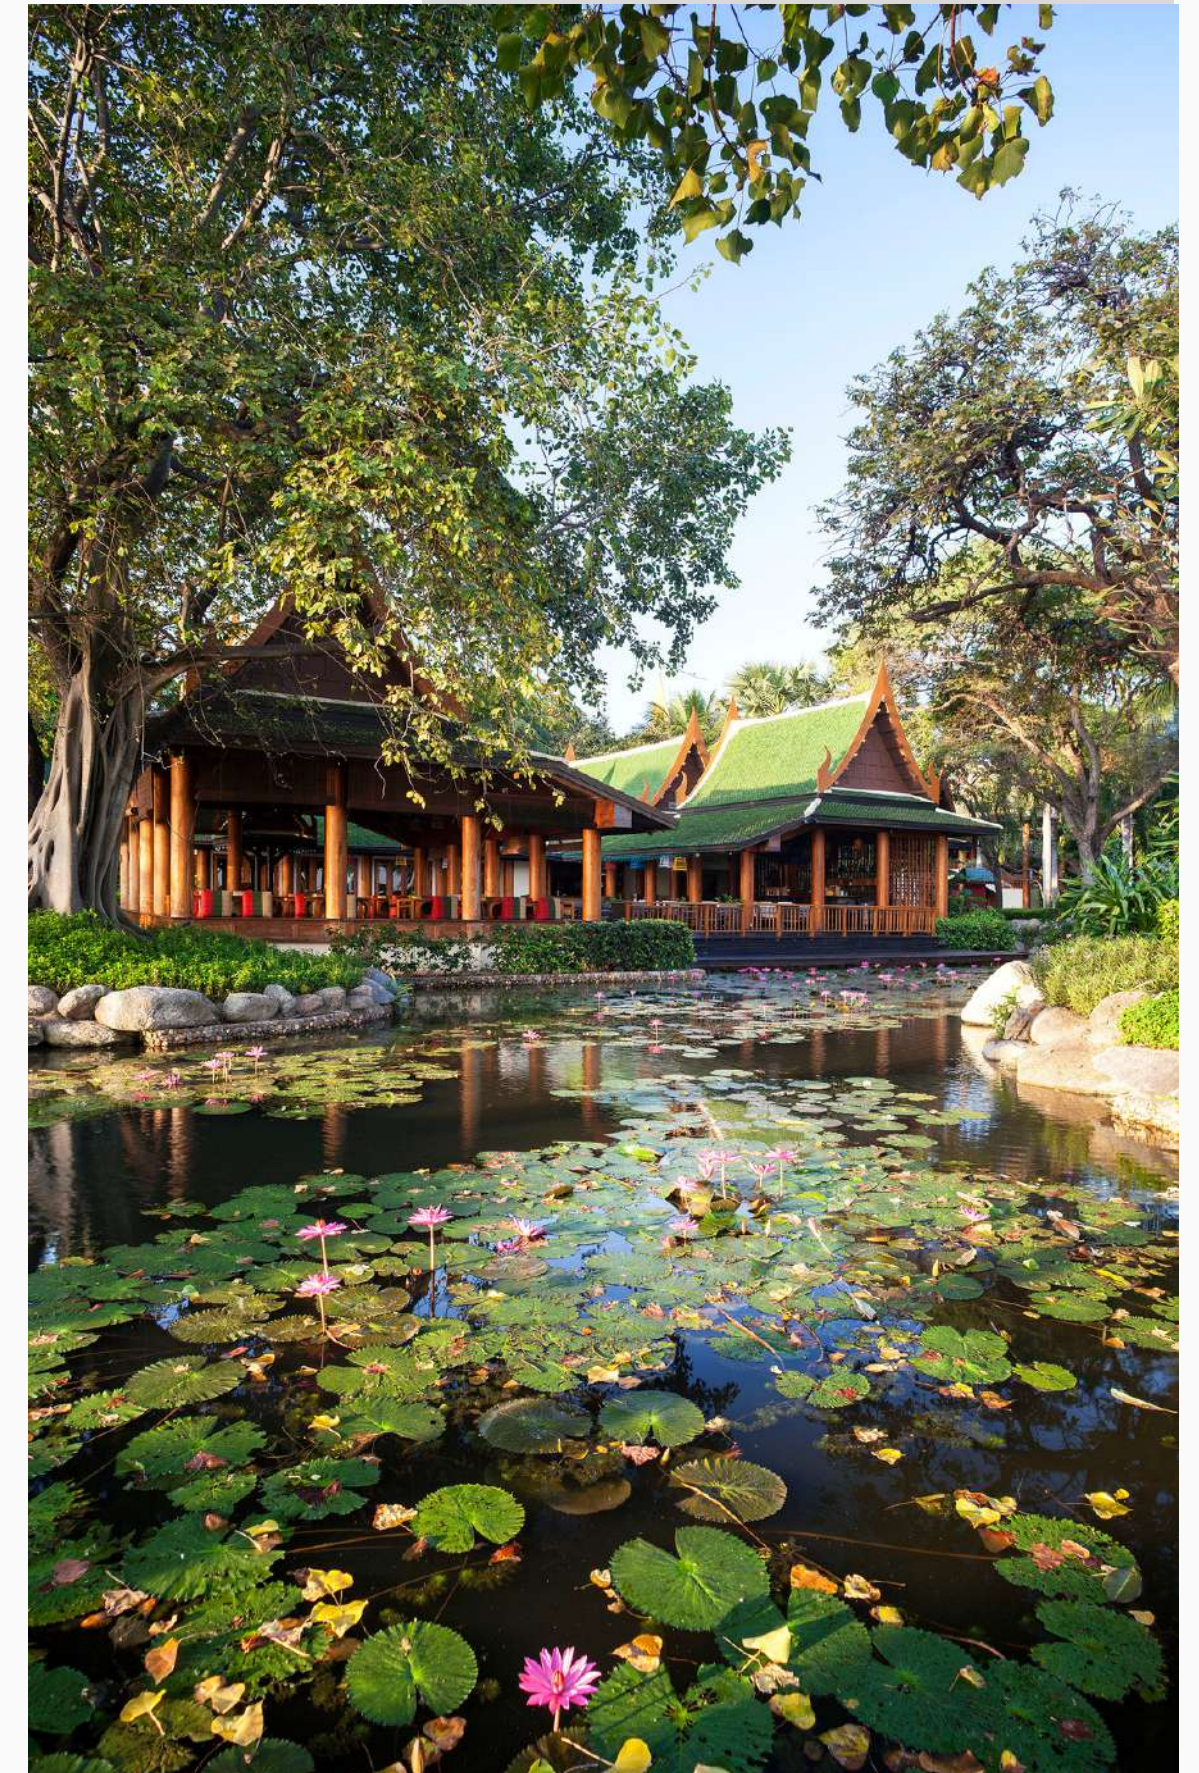

Talay Thai

The ultimate destination for authentic Thai food, Talay Thai serves a palette of classical excellence in many of its signature dishes.