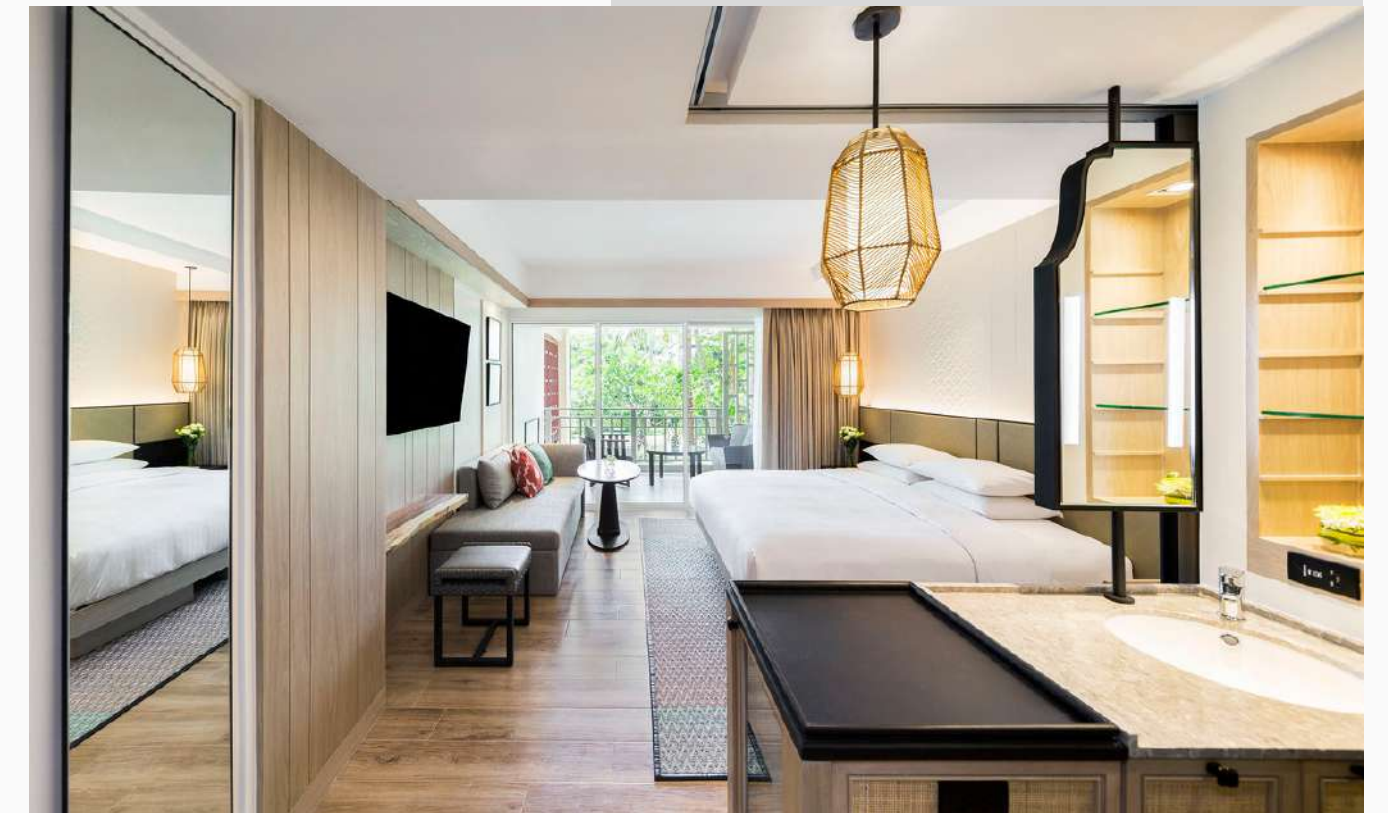

*Where Clever Minds
Think Alike*

Surrounded by tropical gardens and white sandy beach along the Gulf of Thailand. With well-appointed accommodations and four distinctive restaurants, the resort also features a beautiful lagoon pool, a fitness centre, tennis court and award-winning THE BARAI Spa.

Timeless Accommodations

IN LUXURY AND COMFORT

The resort features 213 well-appointed accommodations.

Room type	No. of unit	King/Twin
Hyatt Guestroom (38 sq m)	81	36/ 45
Deluxe Room (38 sq m)	49	19/ 30
Regency Club Room (38 sq m)	41	29/ 12
Club Deluxe Room (45 sq m)	20	15/5
Club View Room (38 sq m)	2	1/1
Regency Suite (66 sq m)	2	2/0
Regency Executive Suite (85 sq m)	2	2/0