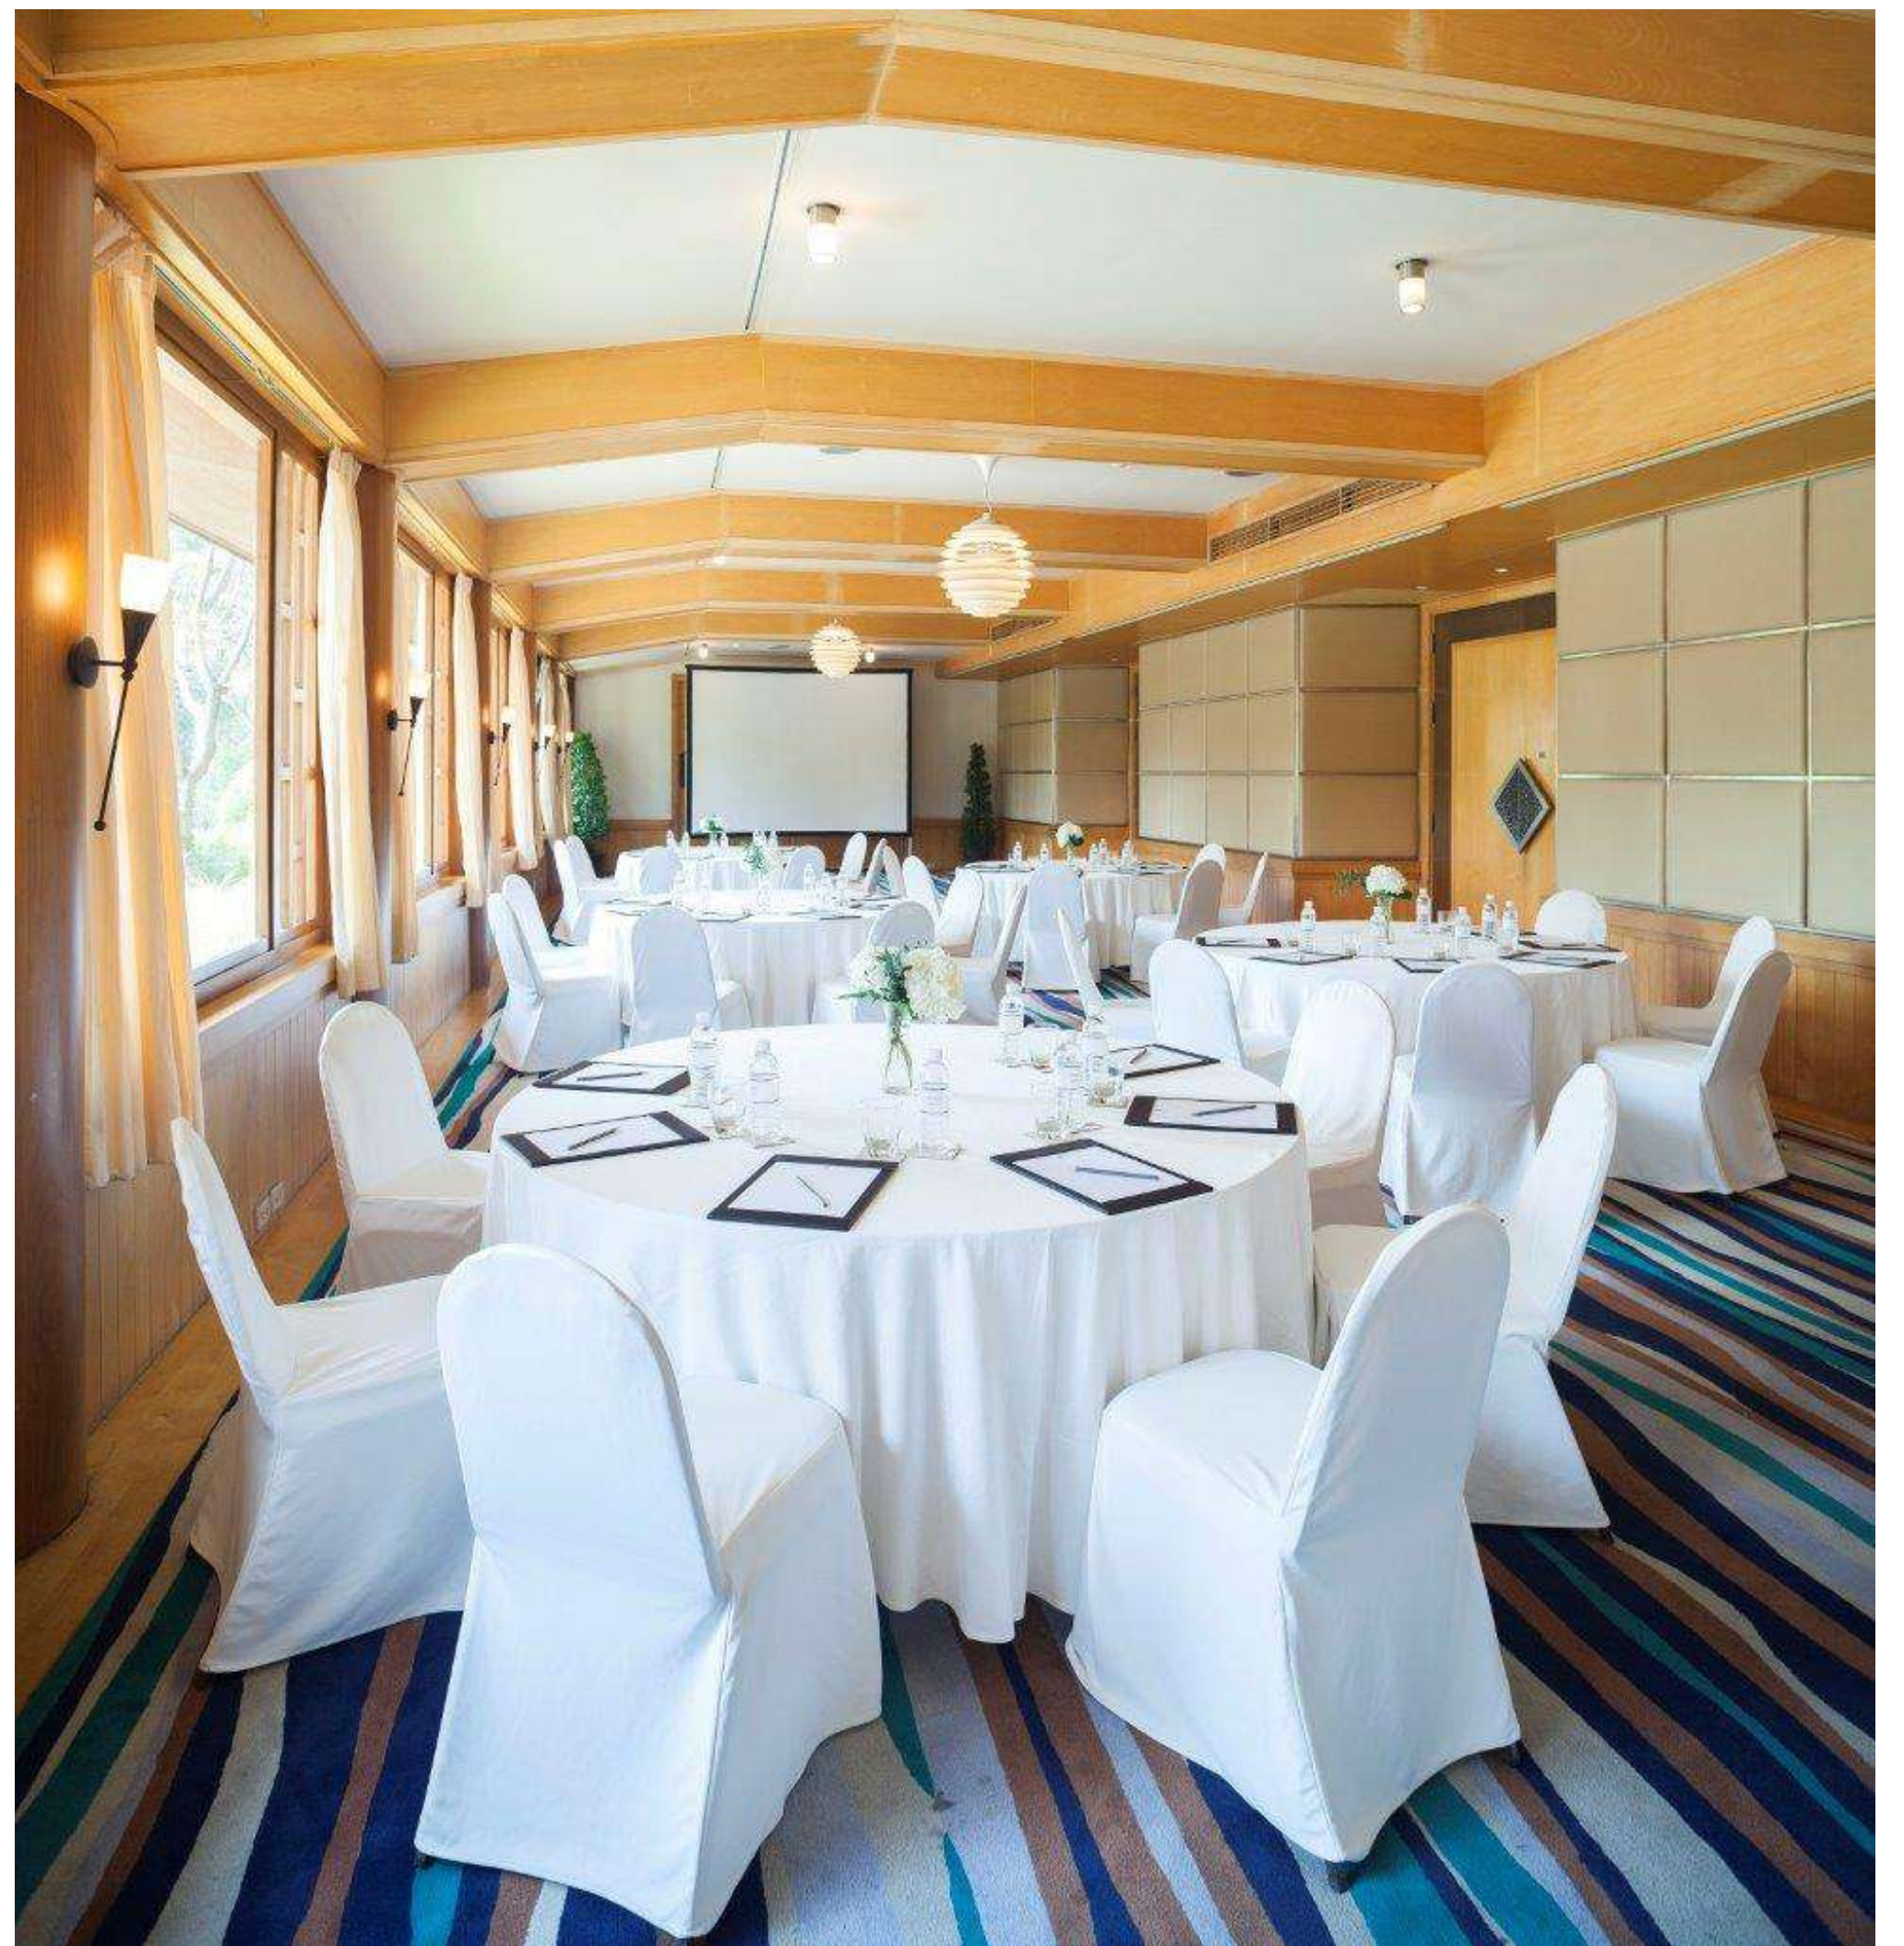

Meetings and events take place in 6 function rooms equipped with conference facilities and a dedicated event team.

Venue	Theater	Banquet
Ballroom (400 sq m)	400	270
Regency (197 sq m)	160	120
Board Room (101 sq m)	Boardroom 21	
Drawing Room (53 sq m)	25	12
The Wave (960 sq m)	300	500
Pool Lawn (1,650 sq m)	200	300