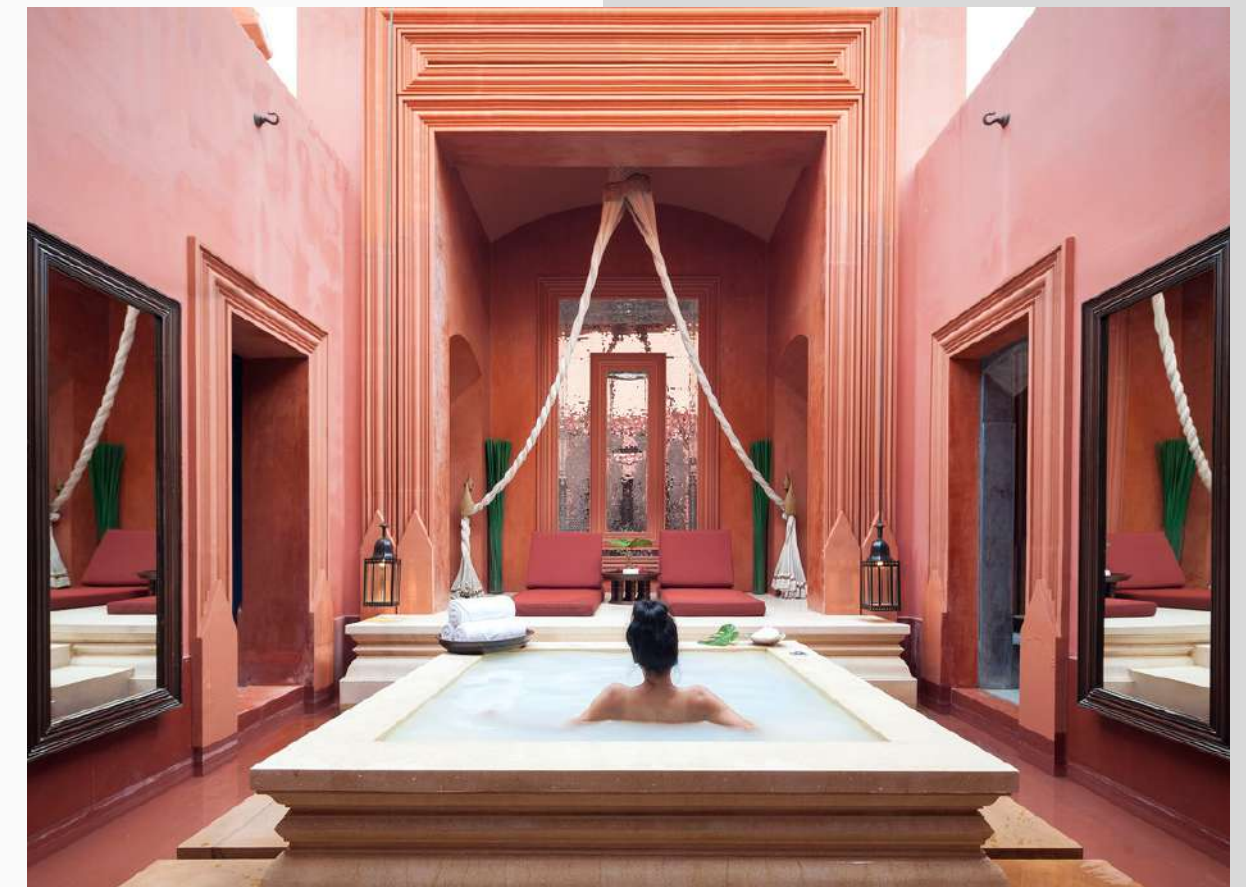

Content

THINGS TO DO IN HUA HIN

HOTEL FACTS

ROOMS & SUITES

MEETINGS

FOOD & BEVERAGES

THE BARAI