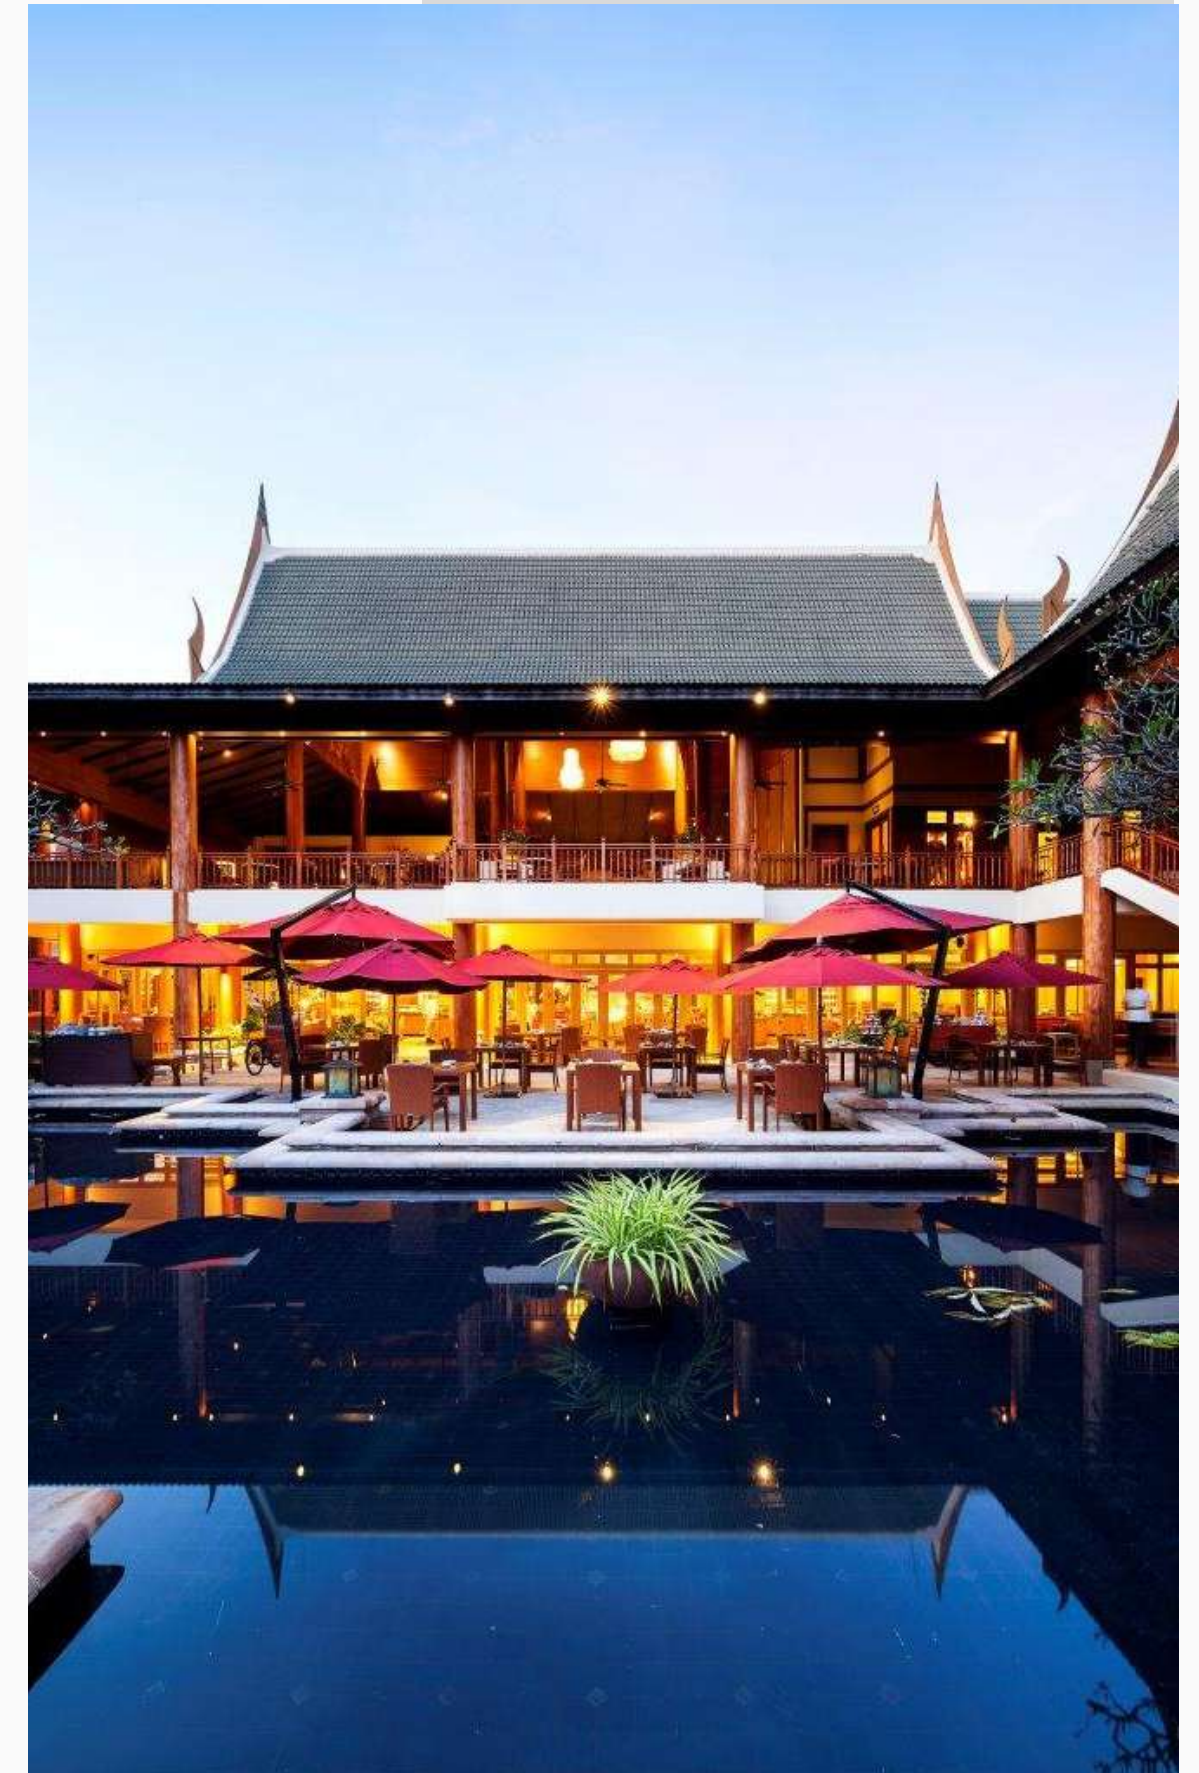

Figs

Contemporary yet authentic Figs Italian restaurant specialize in creative pasta and Napolitano rustic pizzas.