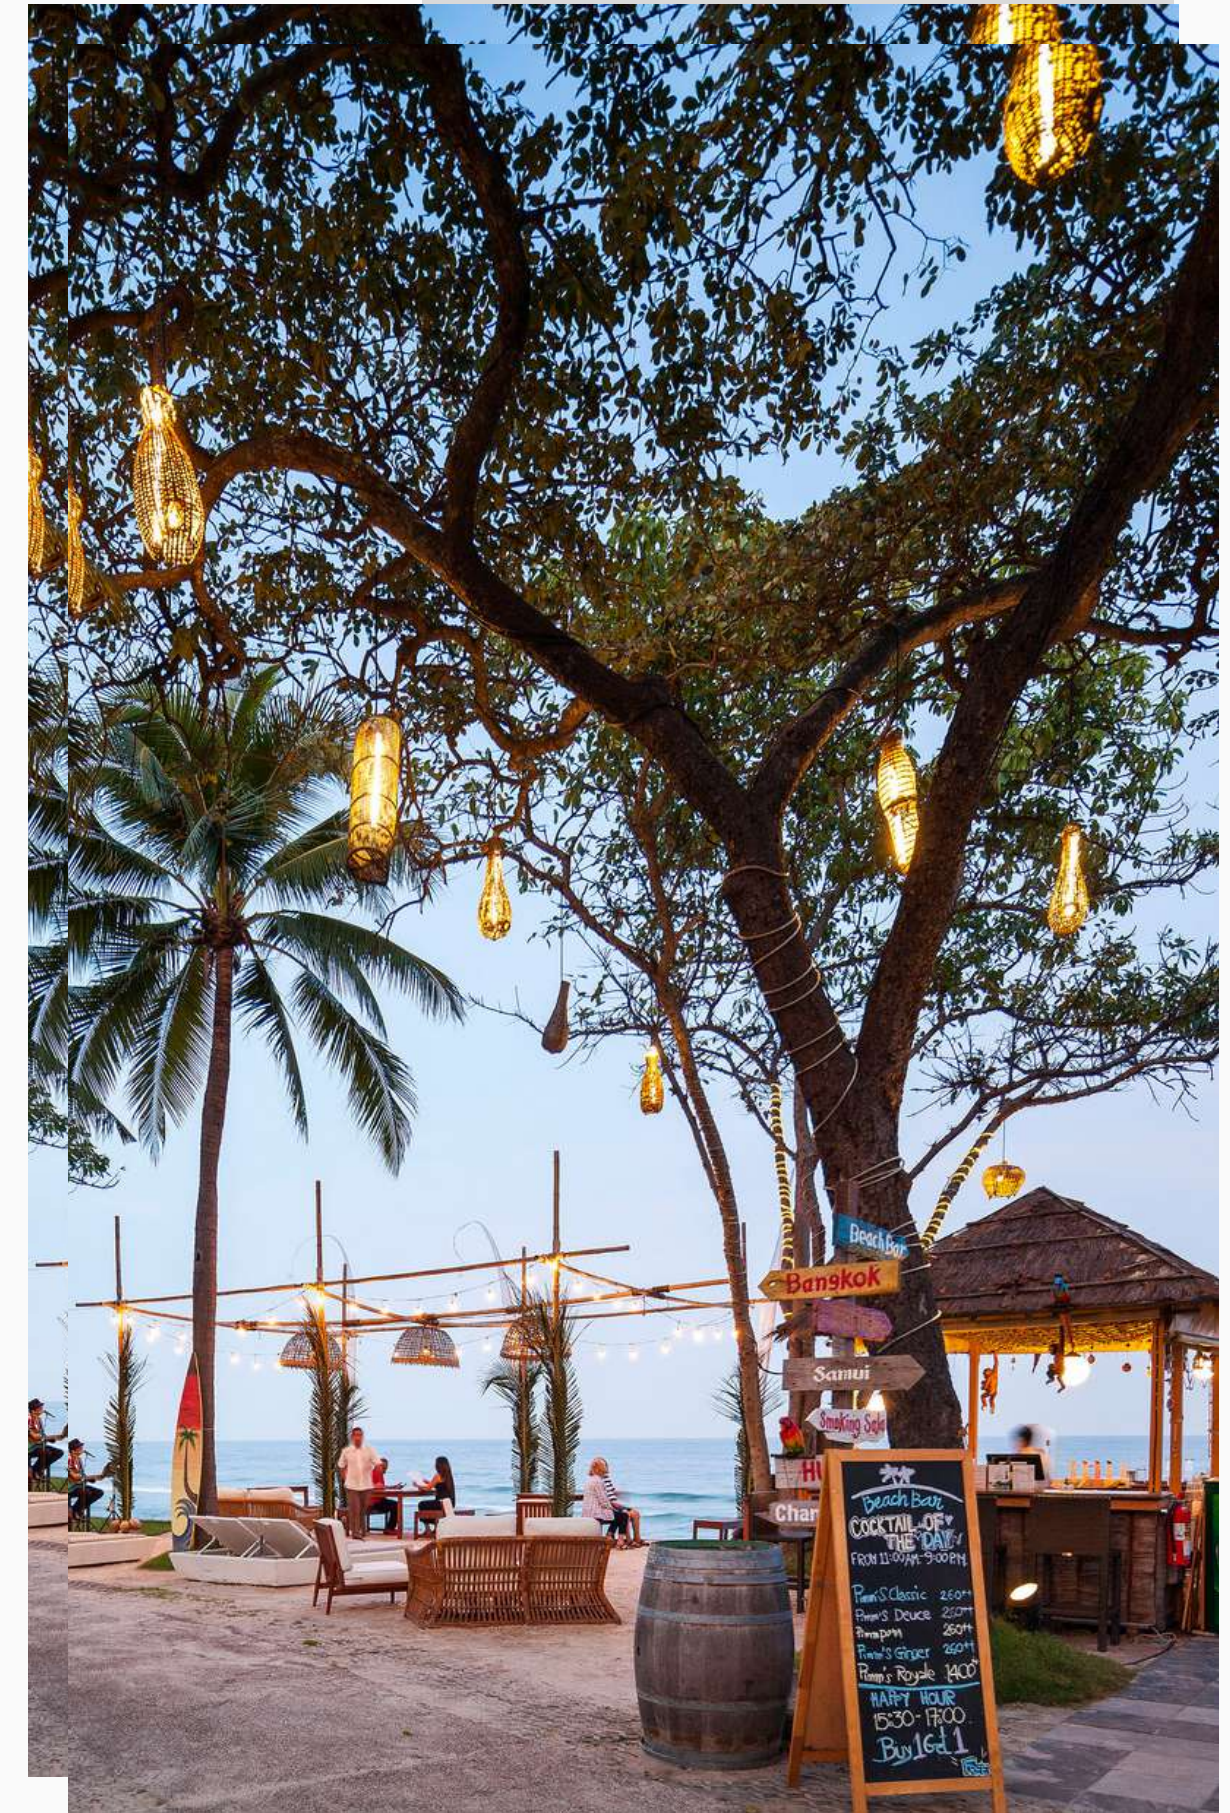

Beach Bar

The perfect place to relax on a sunny afternoon, our Beach Bar offers cold beverages, cocktails and light meals.

THE BARAI

REJUVENATING SPA & WELLNESS

Embark on a rejuvenating journey at THE BARAI, award-winning spa set in the gardens overlooking the ocean. Designed to refresh and invigorate, it is a sanctuary of 8 exclusive residential spa suites and 18 luxury treatment rooms.